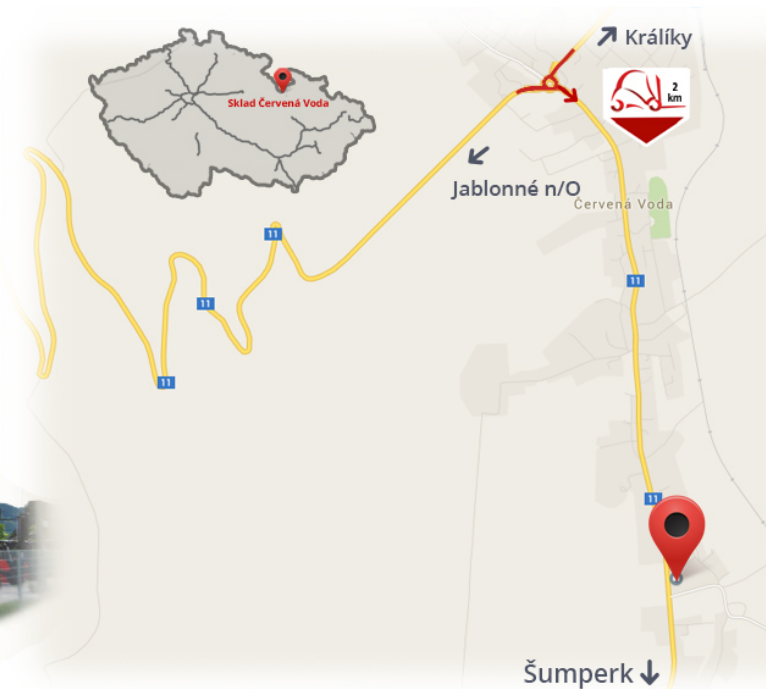

#CENA_KC_BEZ_DPH# 21% / pair

Capacity	2000 kg
Length	1600 mm
Width	80 mm
Height	40 mm

Notes

Warehouse #CERVENA_VODA#