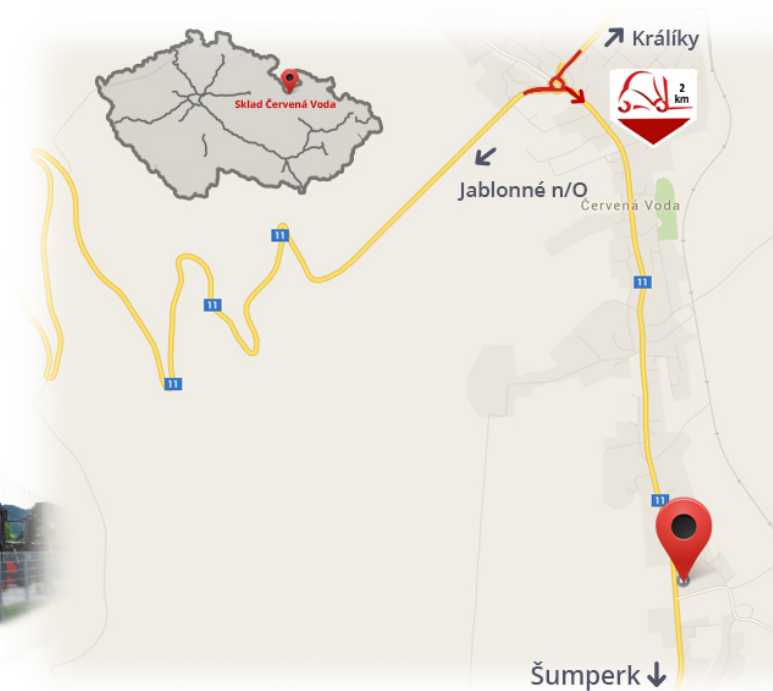

#CENA_KC_BEZ_DPH# 21% / pair

Capacity	3000 kg
Width	120 mm
Height	40 mm
Length	2000 mm

Notes

Warehouse #CERVENA_VODA#