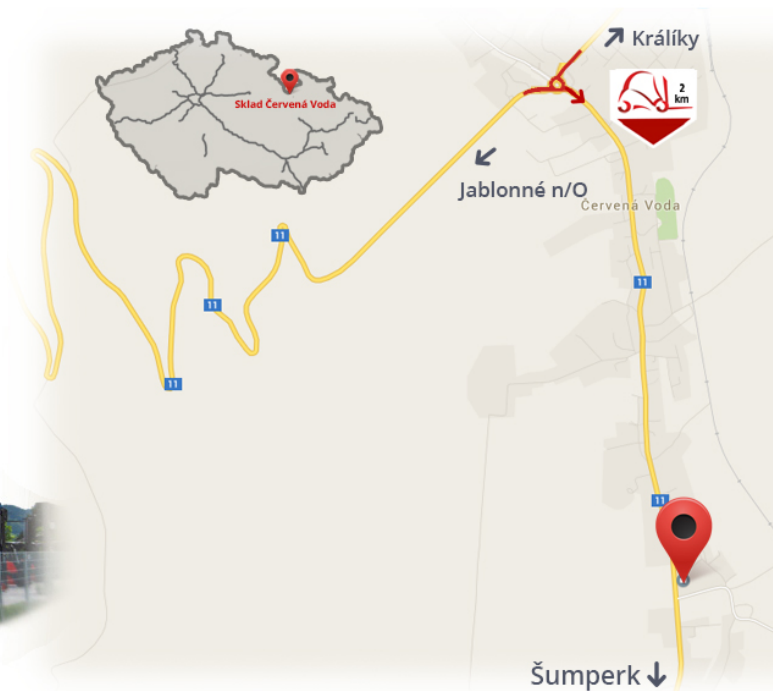

#CENA_KC_BEZ_DPH# 21% / pair

Capacity	3300 kg
Width	100 mm
Height	50 mm
Length	2000 mm

Notes

Warehouse #CERVENA_VODA#