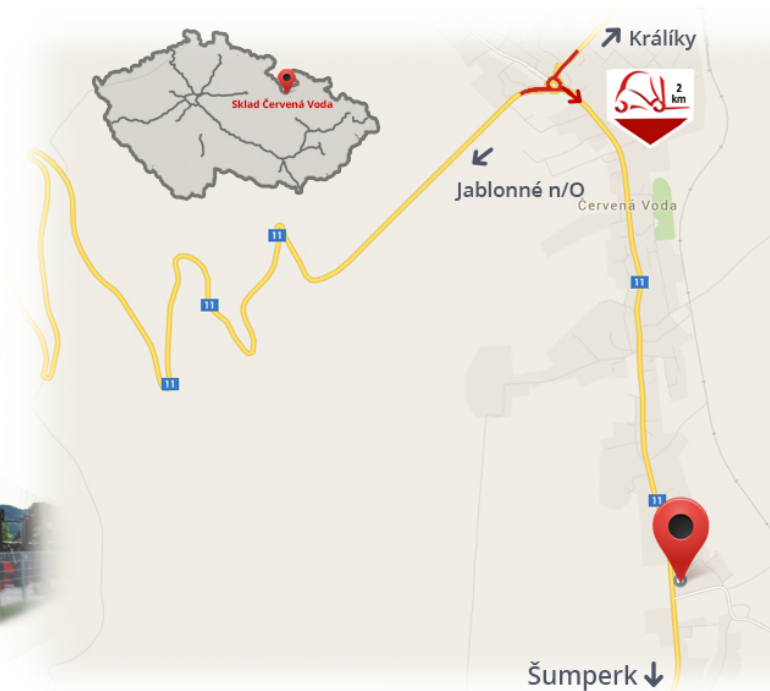

#CENA_KC_BEZ_DPH# 21% / pair

Capacity	3300 kg
Width	100 mm
Height	50 mm
Length	2400 mm

Notes

Warehouse #CERVENA_VODA#