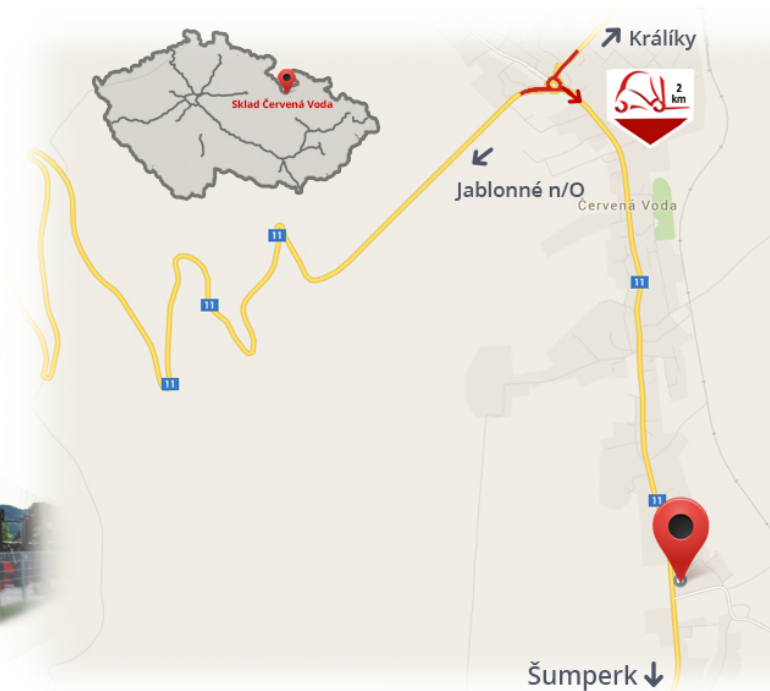

#CENA_KC_BEZ_DPH# 21% / pair

Capacity	4900 kg
Width	120 mm
Height	50 mm
Length	2000 mm

Notes

Warehouse #CERVENA_VODA#