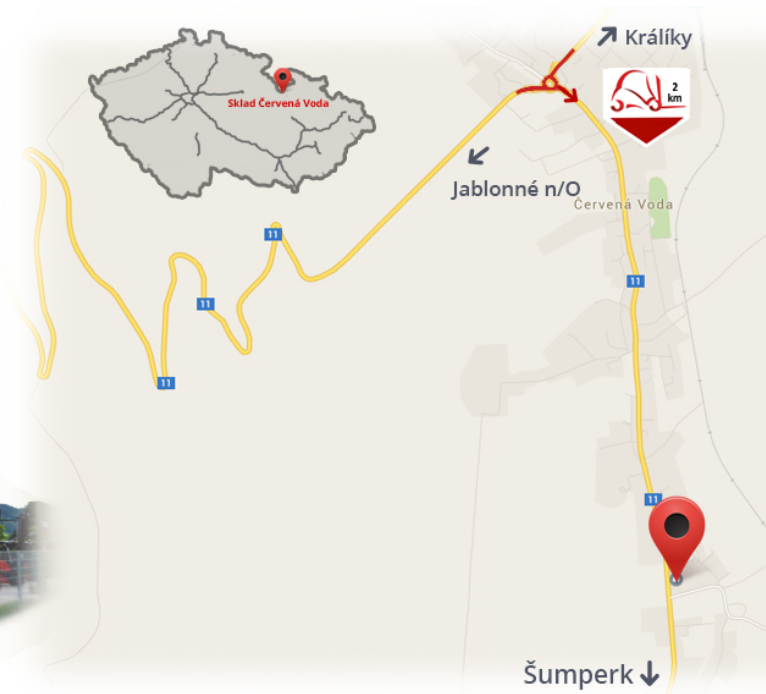

#CENA_KC_BEZ_DPH# 21% / pair

Capacity	2500 kg
Width	100 mm
Height	40 mm
Length	1600 mm

Notes

Warehouse #CERVENA_VODA#