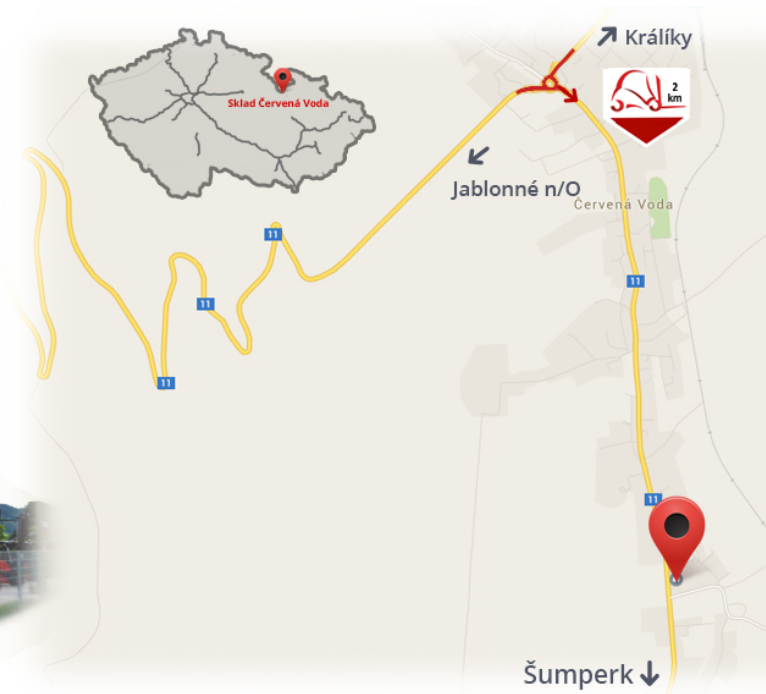

#CENA_KC_BEZ_DPH# 21% / pair

Capacity	2000 kg
Width	80 mm
Height	40 mm
Length	2000 mm

Notes

Warehouse #CERVENA_VODA#