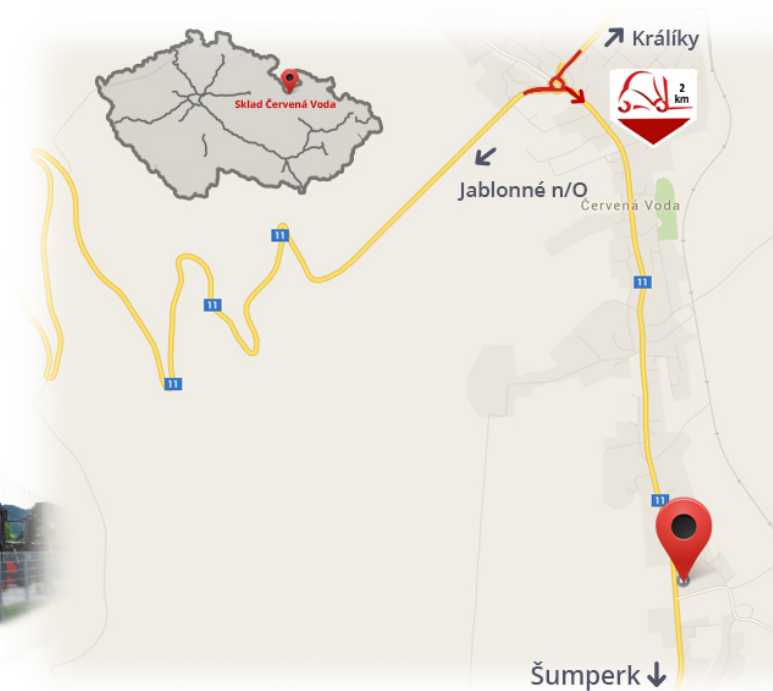

#CENA_KC_BEZ_DPH# 21% / pair

Capacity	5000 kg
Width	125 mm
Height	50 mm
Length	2000 mm

Notes

Warehouse #CERVENA_VODA#