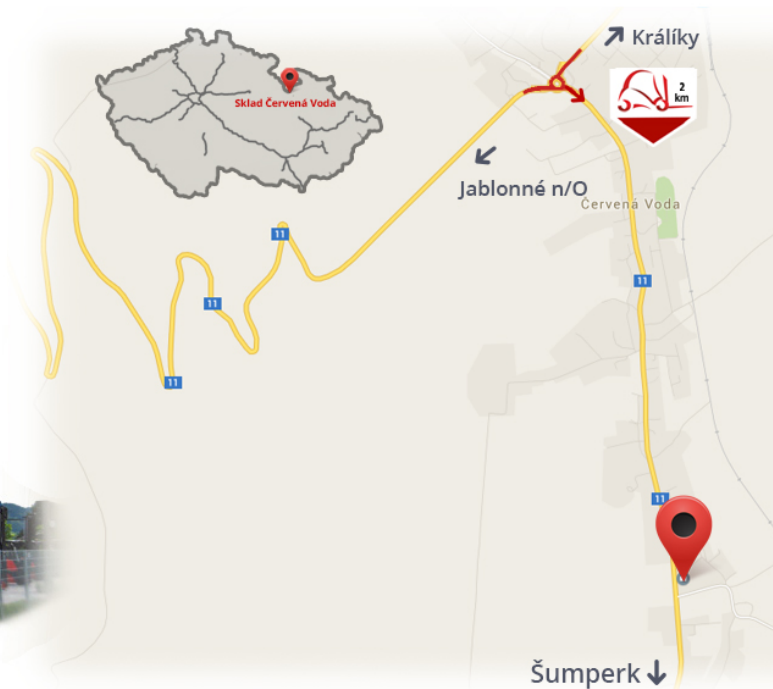

#CENA_KC_BEZ_DPH# 21% / pair

| | |
|----------|----------------|
| Capacity | 2000 kg |
| Length | 1600 mm |
| Width | 80 mm |
| Height | 40 mm |

Notes

Warehouse #CERVENA_VODA#