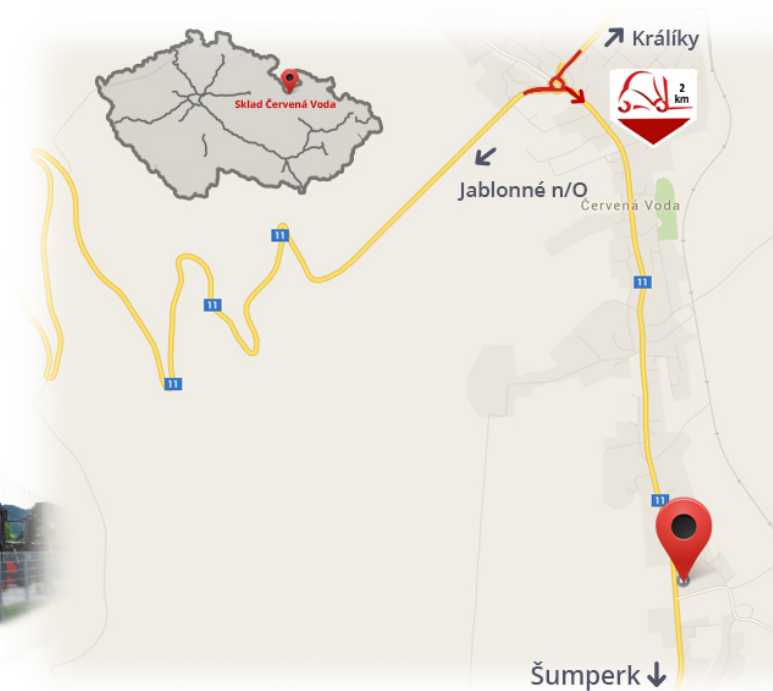

#CENA_KC_BEZ_DPH# 21% / pair

Capacity	4000 kg
Width	125 mm
Height	45 mm
Length	2000 mm

Notes

Warehouse #CERVENA_VODA#