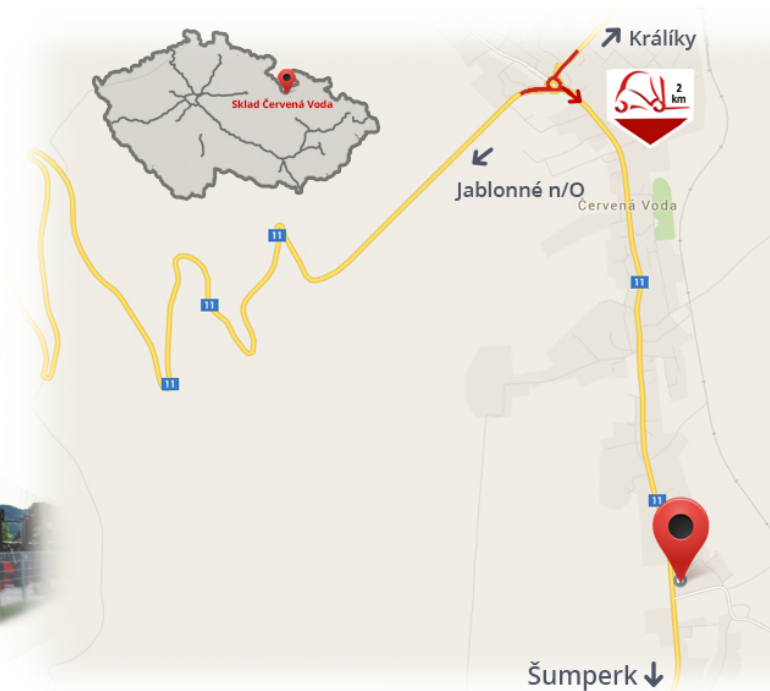

#CENA_KC_BEZ_DPH# 21% / pair

Capacity	5000 kg
Width	125 mm
Height	50 mm
Length	2000 mm

Notes

Warehouse #CERVENA_VODA#