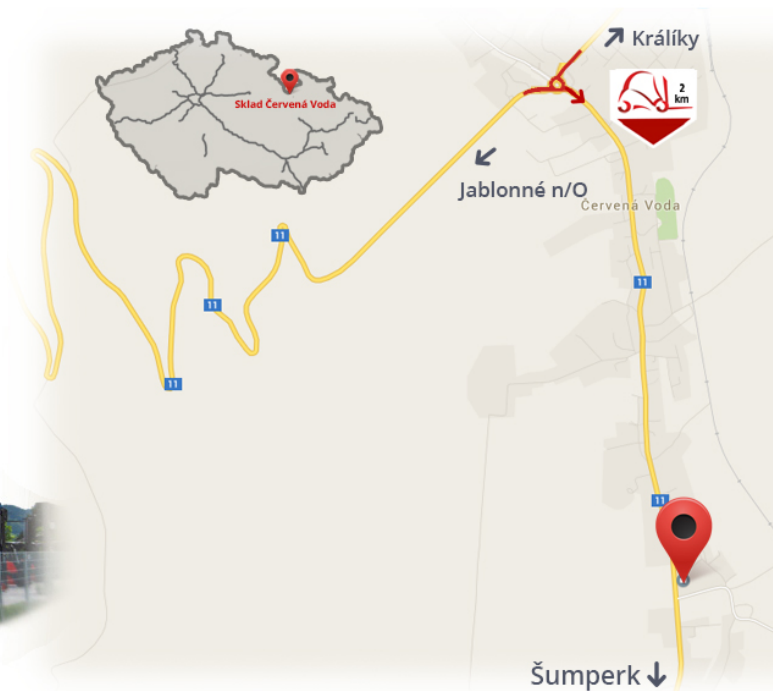

#CENA_KC_BEZ_DPH# 21% / pair

Capacity	4900 kg
Width	120 mm
Height	50 mm
Length	2000 mm

Notes

Warehouse #CERVENA_VODA#