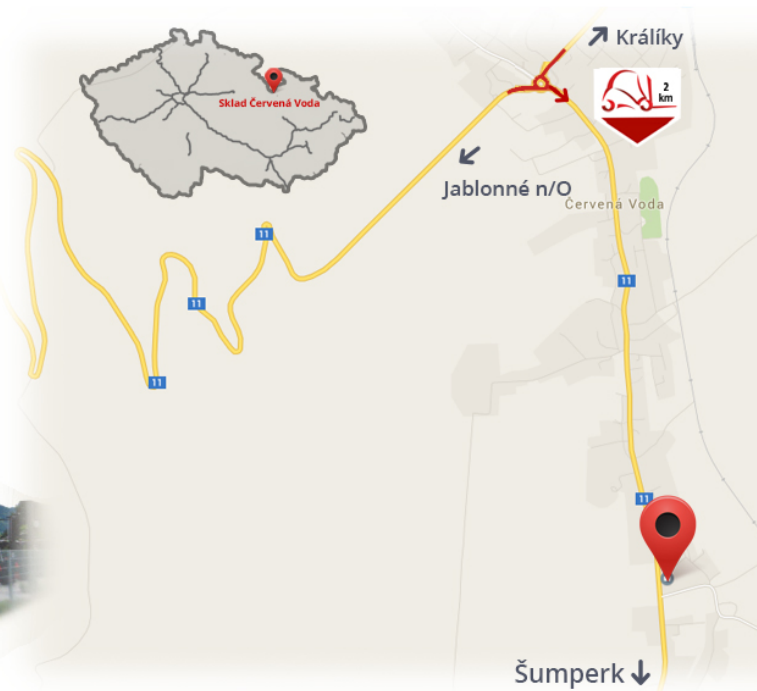

#CENA_KC_BEZ_DPH# 21% / pair

Capacity	2000 kg
Length	1600 mm
Width	80 mm
Height	40 mm

Notes

Warehouse #CERVENA_VODA#