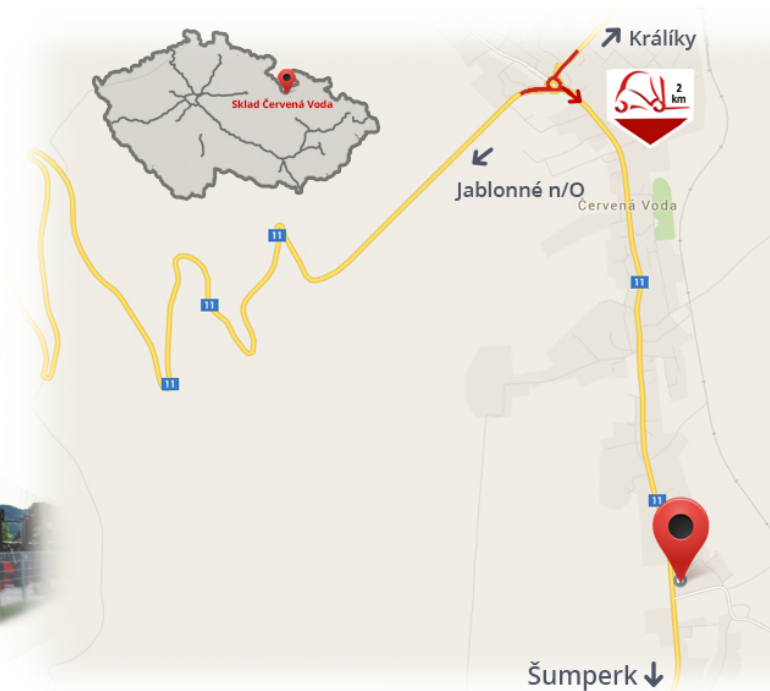

#CENA_KC_BEZ_DPH# 21% / pair

Capacity	5000 kg
Width	150 mm
Height	50 mm
Length	2400mm

Notes

Warehouse #CERVENA_VODA#