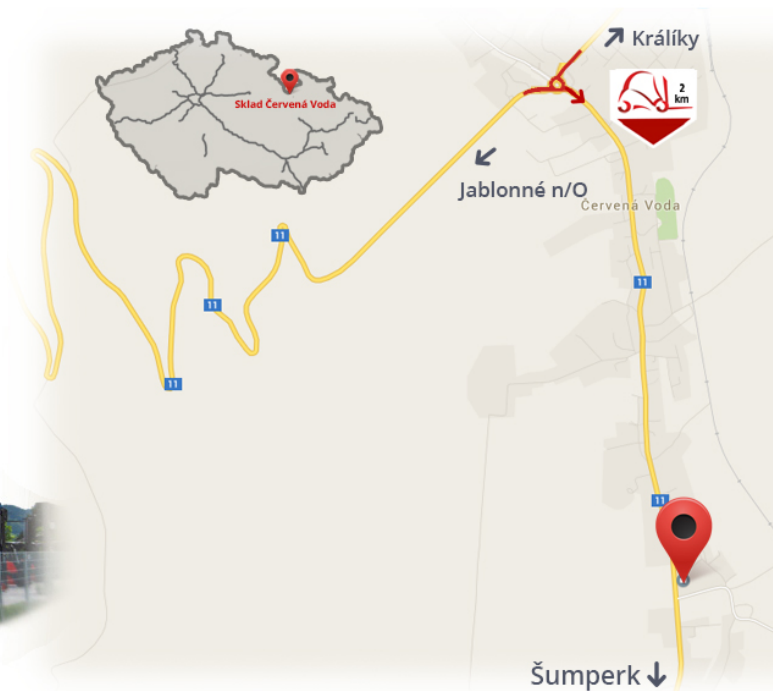

#CENA_KC_BEZ_DPH# 21% / pair

Capacity	5400 kg
Width	140 mm
Height	50 mm
Length	2000 mm

Notes

Warehouse #CERVENA_VODA#