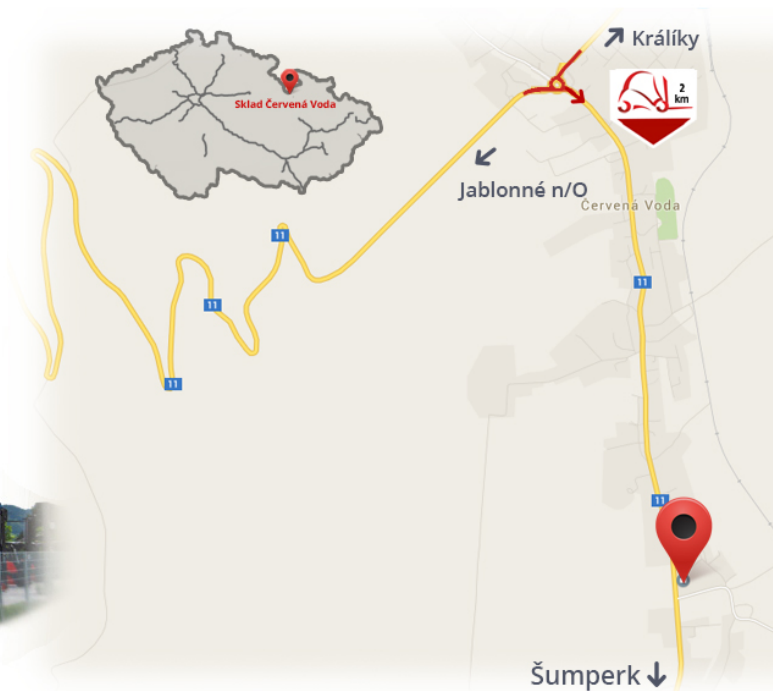

#CENA_KC_BEZ_DPH# 21% / pair

Capacity	5400 kg
Width	125 mm
Height	50 mm
Length	2200 mm

Notes

Warehouse #CERVENA_VODA#