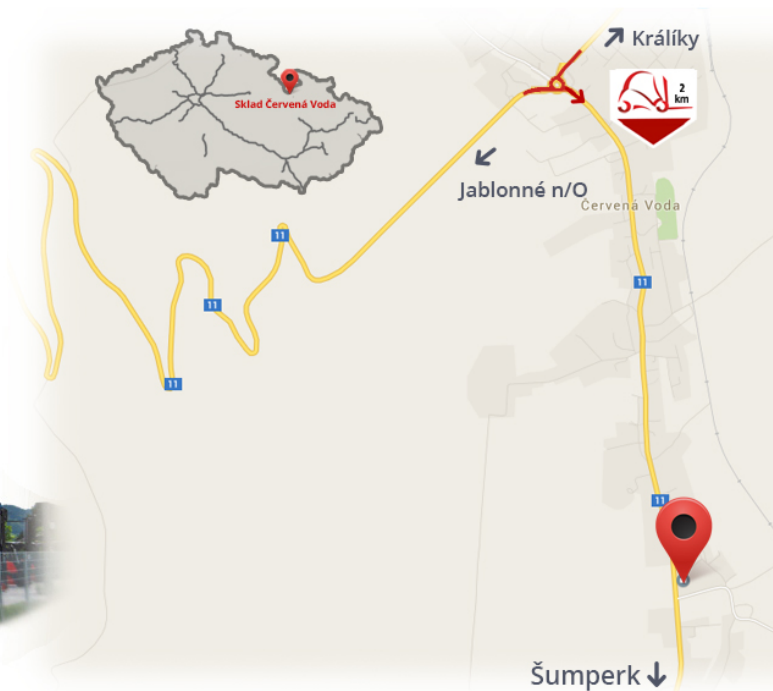

#CENA_KC_BEZ_DPH# 21% / pair

Capacity	7000 kg
Width	150 mm
Height	60 mm
Length	2000 mm

Notes

Warehouse #CERVENA_VODA#