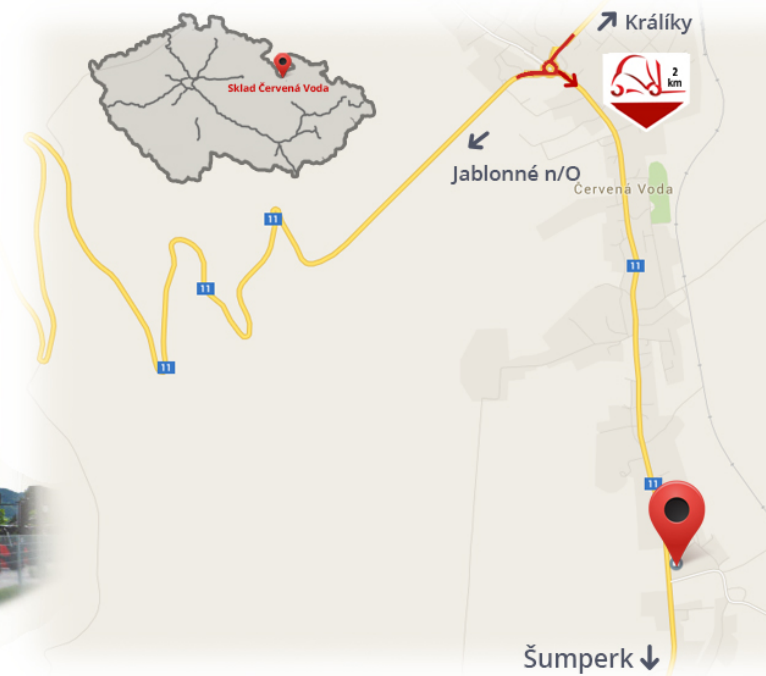

#CENA_KC_BEZ_DPH# 21% / pair

Carriage type	2A
Capacity	2000 kg
Length	2000 mm
Height	40 mm
Width	80 mm

Notes

Warehouse #CERVENA_VODA#