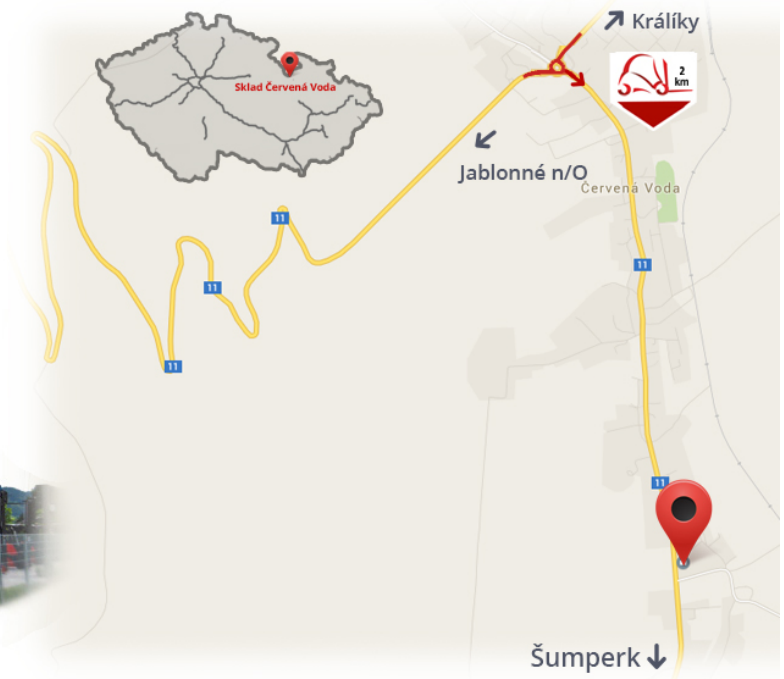

#CENA\_KC\_BEZ\_DPH# 21%

Notes

**Warehouse #CERVENA\_VODA#**